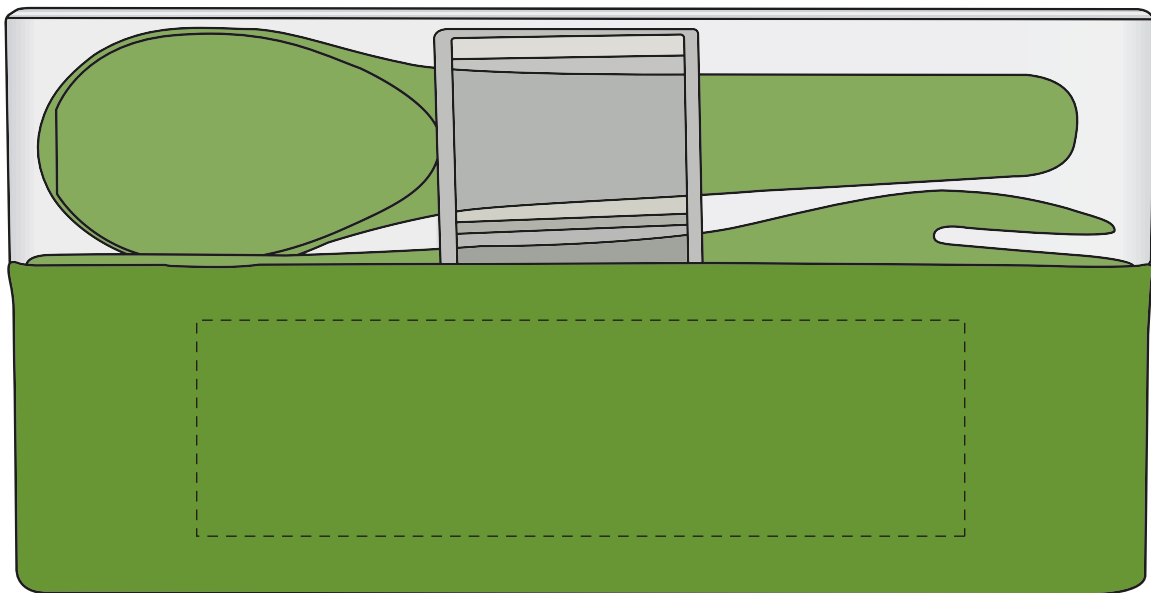

# STANDARD SILK-SCREEN

F.P.O.

**Dashed Line For Imprint Area Only, Will Not Print.**

1" 0.5" 0"	Artist/Date : Order # : Ship Date : Imprint Color : Item Color :	Item # : 2416 Imprint Size : 4" W x 1 1/8" H Imprint Type : Standard Silk-Screen	Proofing:
------------------	--	--	-----------